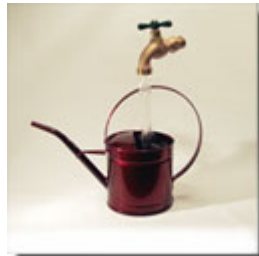

7007 - Stainless Cylinder
Garden Faucet
\$165.00

7008 - Stainless Cylinder
White Cross Handle
\$175.00

7009 - Stainless Cylinder
Nickel Cross Handle
\$185.00

Dimensions: Container = 7-1/8 inches wide, 7-1/4 inches high, Faucet Height = 15 inches.

FCIRet042008

Faux-Flow® Junior Fountains

8001 – Junior Galvanized Bucket
\$75.00

Smaller containers make up our Faux Flow® Junior Fountains. Everything you need is INCLUDED! Our Junior series is designed for easy and complete setup. Even the rocks and water, ships with our Junior models!
You can set up in less than 10 minutes and enjoy it for years!

8001A – Junior Galvanized
Apple Bucket
\$75.00

8010 – Junior Candy Apple
Red Watering Can
\$80.00

8010B – Junior Candy Apple
Red Bucket
\$75.00

FCIRet042008

Faux-Flow[®] Junior Fountains

8011 – Junior Caramel Apple
Watering Can
\$80.00

8011B – Junior Caramel
Apple Bucket
\$75.00

8090 - Junior Glass
Cylinder Vase
\$80.00

Dimensions: *Small Containers* = 5 to 6 inches wide, 4 to 5 inches high
Faucet Height = 12-13 inches.

Fountain Can Galvanized Fountains