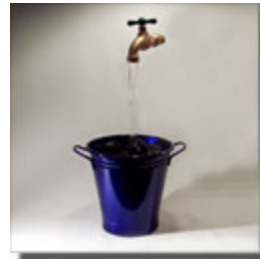

FCIRet042008

Faux-Flow[®] Bucket Fountains

Our Faux-Flow[®] Buckets really show off the illusion.

Availability: Usually ships in 2-3 business days.

Dimensions:

Container = 7.25 inches wide, 7.5 inches high

Faucet Height = 17 inches.

4001 - Galvanized
\$110.00

4005 - Copper
\$130.00

4010 – Glazed
Candy Apple Red
\$110.00

4011 – Glazed
Caramel Apple
\$110.00

4015 – Glazed
Cobalt Blue
\$110.00

FCIRet042008

Faux-Flow® DELUXE Fountains

Classy containers and gorgeous faucet fixtures define our growing line of Faux-Flow® DELUXE Fountains.

Everything is INCLUDED!

Our DELUXE series is designed for easy and complete setup. Even the rocks and water, ship with our DELUXE models! You can set up in less than 10 minutes and mystify your friends for hours!

FCIRet042008

Faux-Flow[®] DELUXE Fountains

7001 - Glass Cylinder Vase
Garden Faucet
\$165.00

7002 - Glass Cylinder Vase
White Cross Handle
\$175.00

7003 - Glass Cylinder Vase
Nickel Cross Handle
\$185.00

Dimensions: Container = 6 inches wide, 10 inches high, Faucet Height = 17 inches.