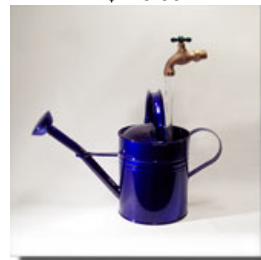

3002A - Galvanized
\$125.00

3003 - Burgundy
\$125.00

3004 - White
\$125.00

3005 - Copper
\$170.00

3006 - Sage Green
\$125.00

3007 - Sunflower Yellow
\$125.00

3008 - Blue
\$125.00

3010 - Glazed Candy Apple Red
\$125.00

3012 - Saffron Yellow
\$125.00

3015 - Glazed Cobalt Blue
\$125.00

FCIRet042008

Faux-Flow[®] Vase Fountains

Our slender vase fountains require very little space and will lend an element of refined style to your home. The sophisticated shape of the French vase is classically attractive.

Availability: Usually ships in 2-3 business days.

Dimensions:

Container = 5.25 inches wide, 8.5 inches high, Faucet Height = 16 inches.

(*L) Container = 6.5 inches wide, 10 inches high, Faucet Height = 19 inches.