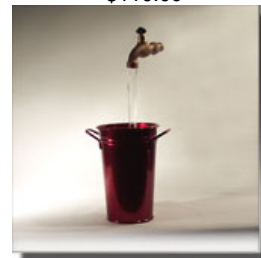

3012 - Saffron Yellow
\$125.00

3015 - Glazed Cobalt Blue
\$125.00

FCIRet042008

Faux-Flow[®] Vase Fountains

Our slender vase fountains require very little space and will lend an element of refined style to your home. The sophisticated shape of the French vase is classically attractive.

Availability: Usually ships in 2-3 business days.

Dimensions:

Container = 5.25 inches wide, 8.5 inches high, Faucet Height = 16 inches.

(*L) Container = 6.5 inches wide, 10 inches high, Faucet Height = 19 inches.

5010 – Glazed
Candy Apple Red
\$110.00

Faux Flow[®] Fountains require stones for proper operation, which are not included. The Fountain Can Inc. reserves the right to substitute containers without notice. All fountains are guaranteed for a period of one (1) year against mechanical defects.

FCIRet042008

Faux-Flow[®] Bucket Fountains

Our Faux-Flow[®] Buckets really show off the illusion.

Availability: Usually ships in 2-3 business days.

Dimensions:

Container = 7.25 inches wide, 7.5 inches high